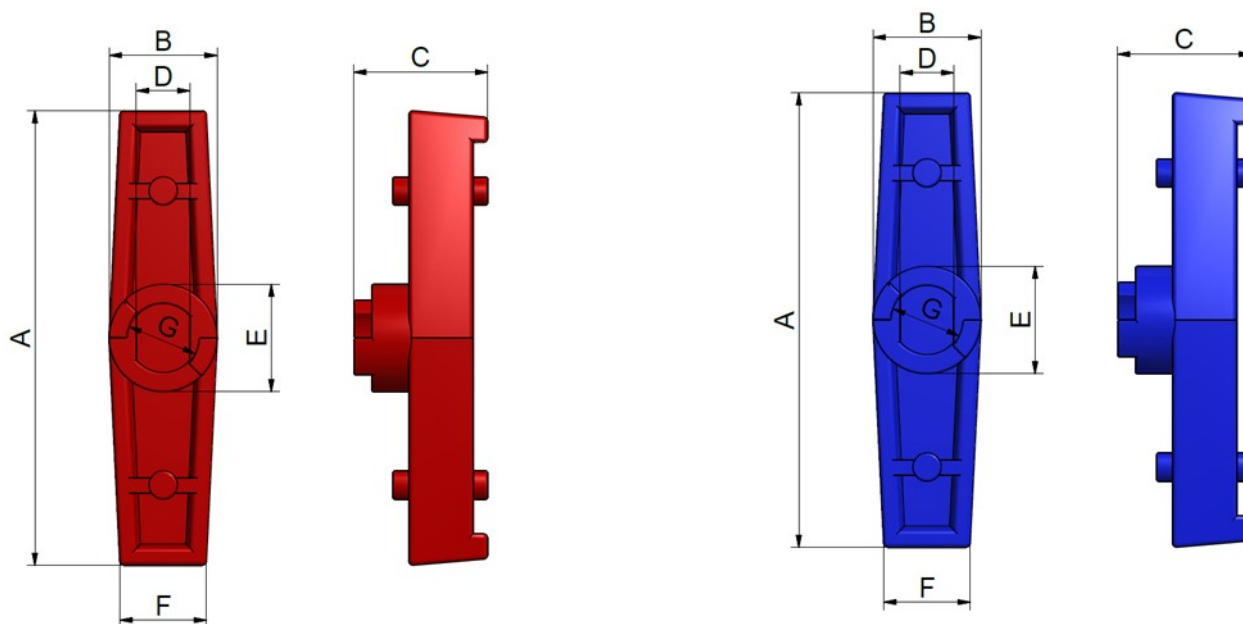

Accessories and spare parts

Accessori e ricambi

HANDLE D.75-110 MANIGLIA D.75-110

Rev. Jun 2019

Code red handle	Code blue handle	d valve	A	B	C	D	E	F	G
BDRHAN0750	BDRHBN0750	75	169	84,5	84,5	22	29	37	30
BDRHAN0900	BDRHBN0900	90	169	84,5	84,5	22	29	37	30
BDRHAN1100	BDRHBN1100	110	204	102	102	24	31	39	32

All descriptions and illustrations in this publication are intended for guidance only and shall not constitute a 'sale by description'. All dimensions given are nominal, while changes can be done on the information, products and specifications from time to time for a variety of reasons, without prior notice. The information in this publication is provided 'as is' on the revision date stated on the sheet. Updates will not be issued automatically. This information is not intended to have any legal effect, whether by way of advice, representation or warranty (express or implied). We accept no liability whatsoever (to the extent permitted by law) if you place any reliance on this publication you must do so at your own risk. All rights reserved. Copyright in this publication belongs to Polypipe Italia and all such copyright may not be used, sold, copied or reproduced in whole or part in any manner in any media to any person without prior consent. **EFFAST** is a registered trademark."